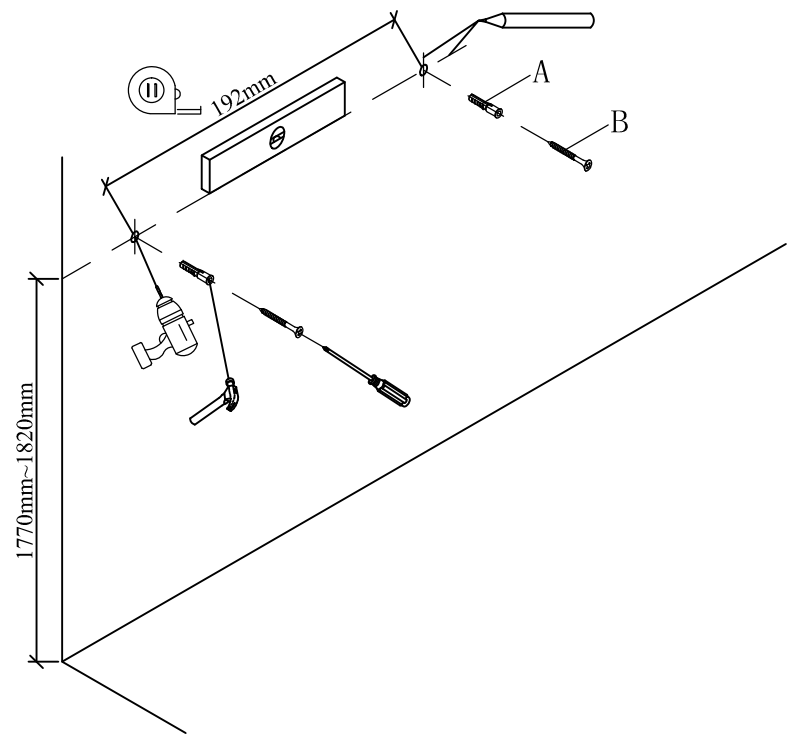

MP-2104

Side cabinet

A		ø7x38	2	PCS	B		ø5x50	2	PCS
---	---	-------	---	-----	---	---	-------	---	-----

must be fixed to the wall  
 OUTILS NECESSAIRE / TOOLS REQUIRED

1

Ax2  
 Bx2

2